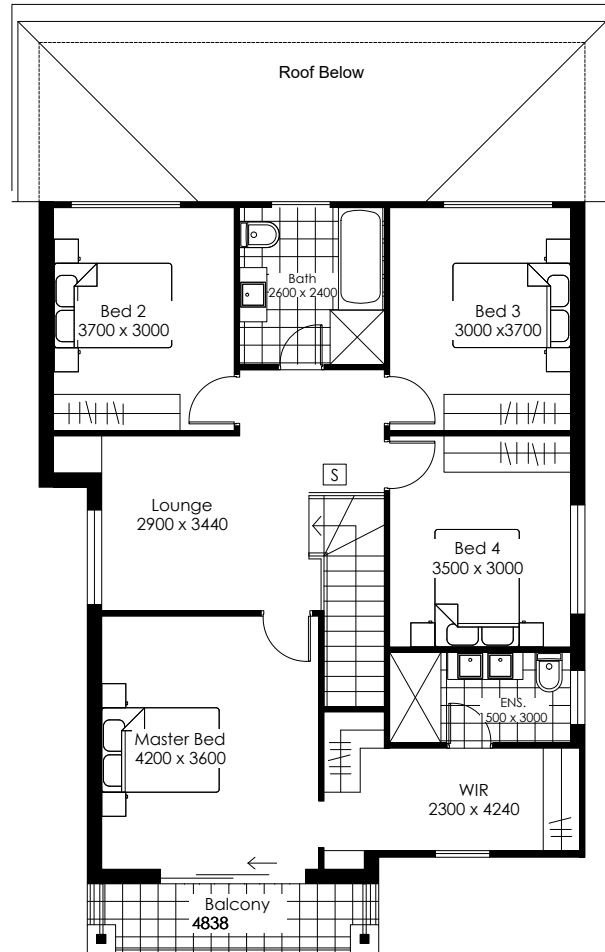

# SKYLARK 24

4 2.5 1

HOME SIZE: 24SQ

Ground Floor

First Floor

  
Total Width  
9.06 m

  
Total Length  
15.11 m

  
Total Area  
224.71 Sqm