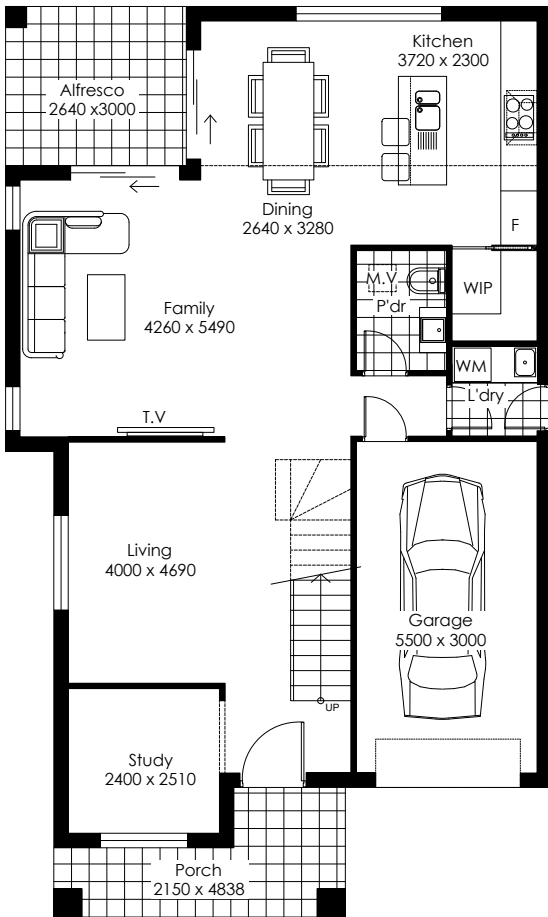

# SKYLARK 24

4 2.5 1

HOME SIZE: 24SQ

Ground Floor

First Floor

  
Total Width  
9.06 m

  
Total Length  
15.11 m

  
Total Area  
224.71 Sqm