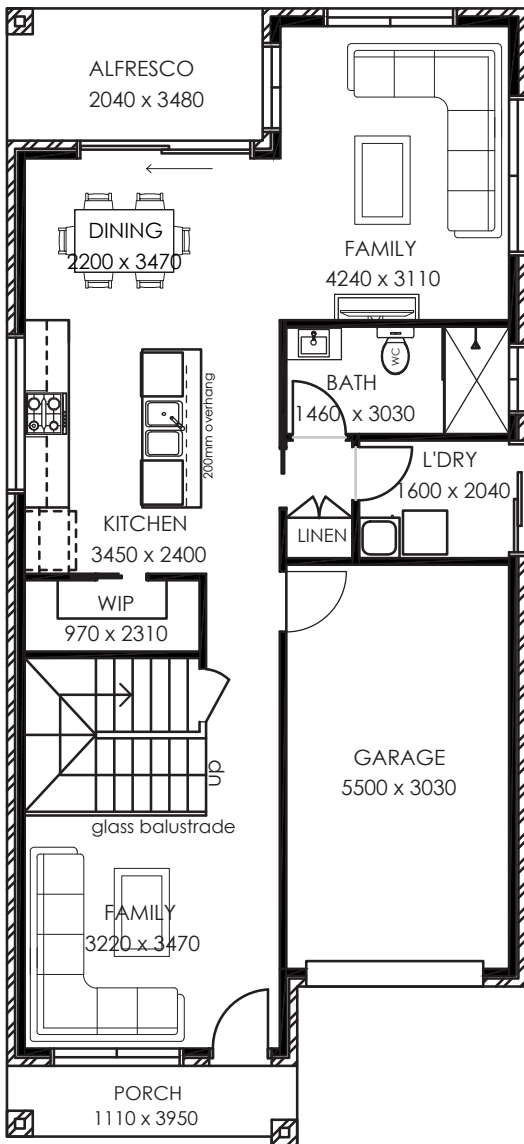

ROBIN 20

4 3 1

HOME SIZE: 20SQ

Ground Floor

First Floor

 **Total Width**
7.07 m

 **Total Length**
15.47 m

 **Total Area**
186.25 Sqm