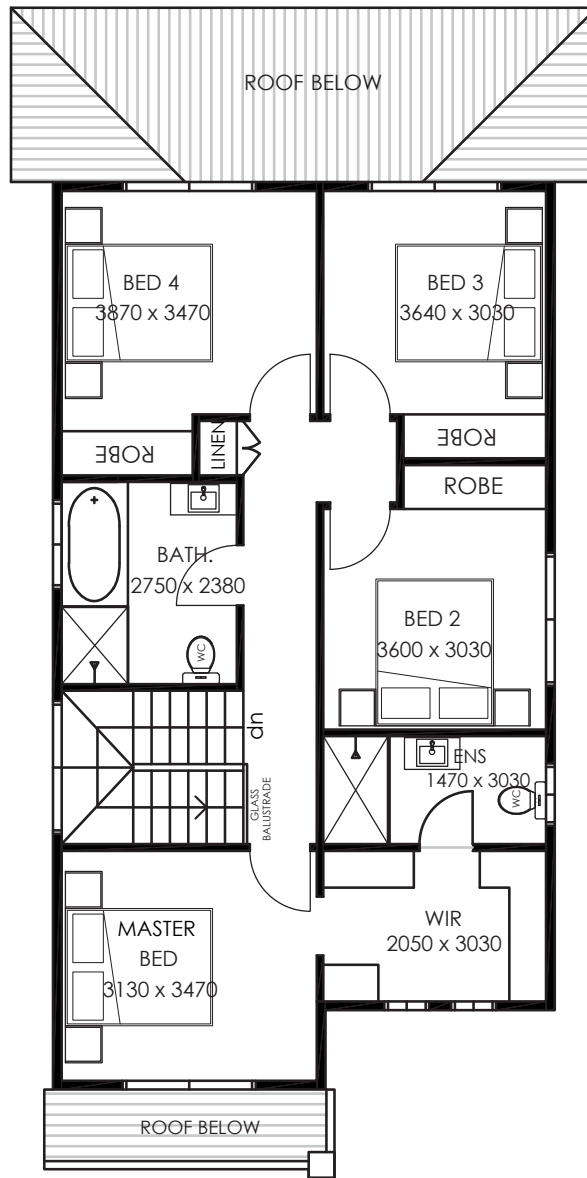

ROBIN 20

4 3 1

HOME SIZE: 20SQ

Ground Floor

First Floor

 **Total Width**
7.07 m

 **Total Length**
15.47 m

 **Total Area**
186.25 Sqm