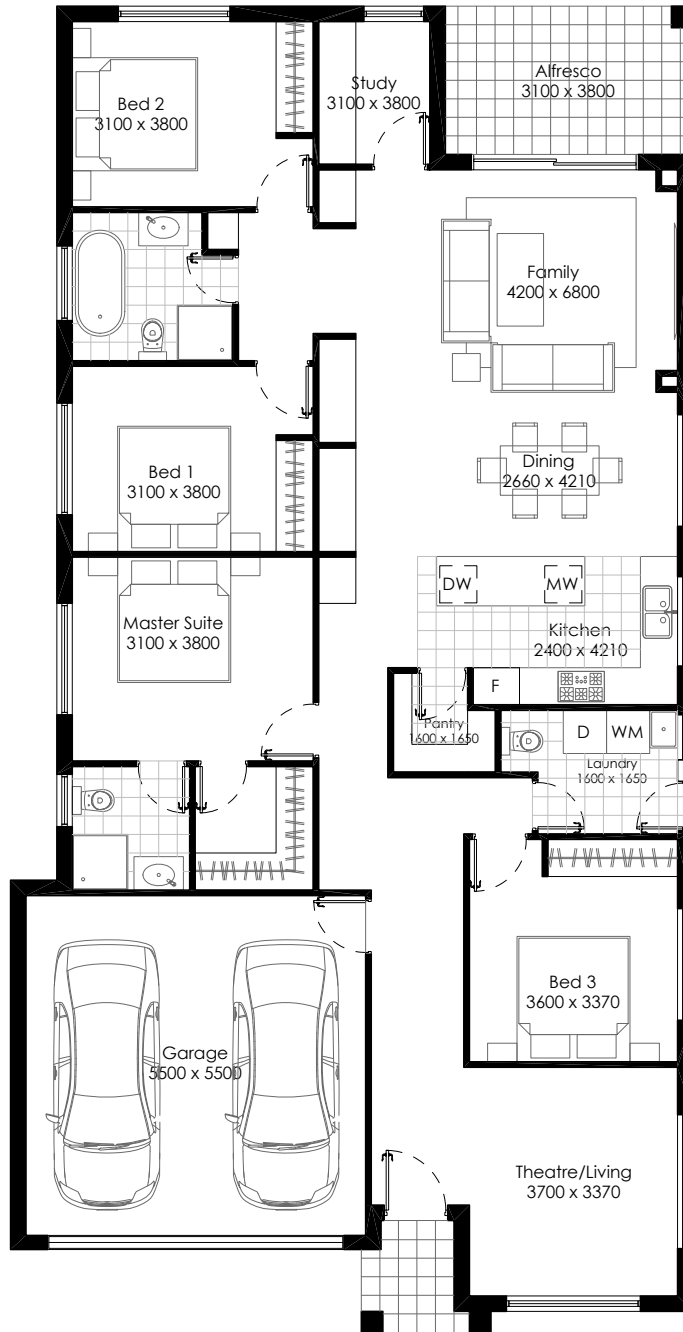

JASMINE 24

4 2 2

HOME SIZE: 24SQ

Total Width
11.05 m

Total Length
21.48 m

Total Area
217.93 Sqm