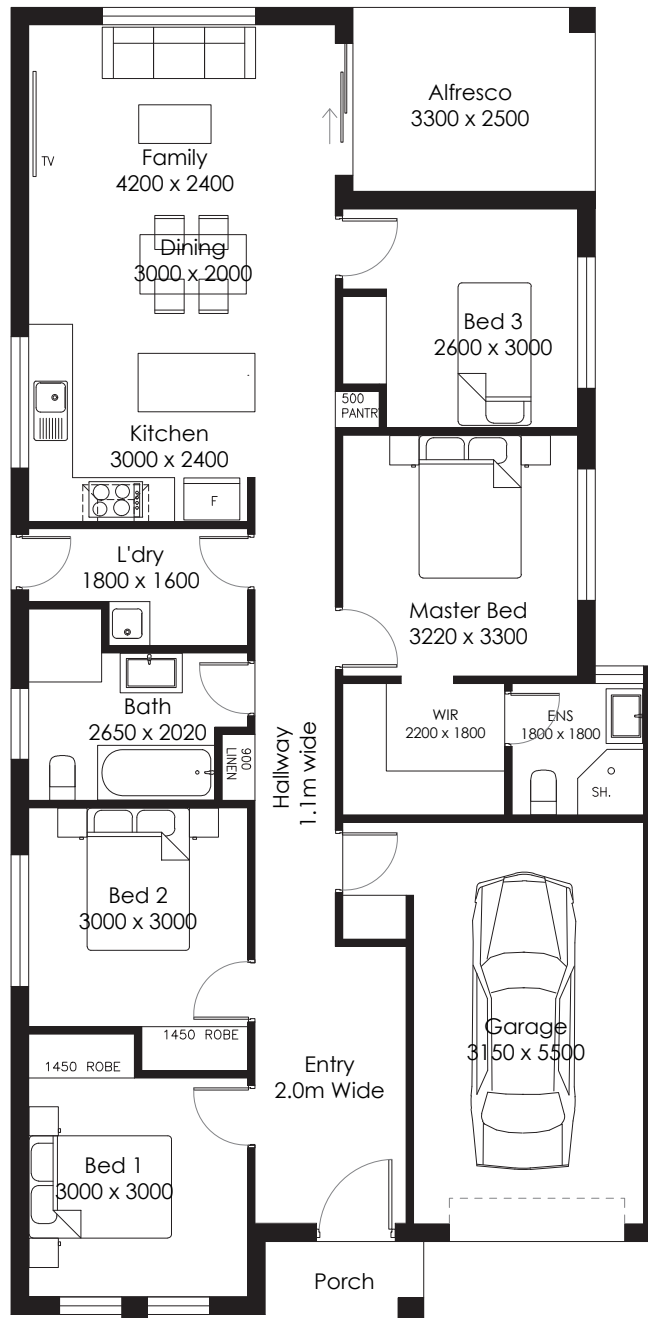

FIGO 16

4 2 1

HOME SIZE: 16SQ

Total Width
8.90 m

Total Length
17.91 m

Total Area
148.40 Sqm