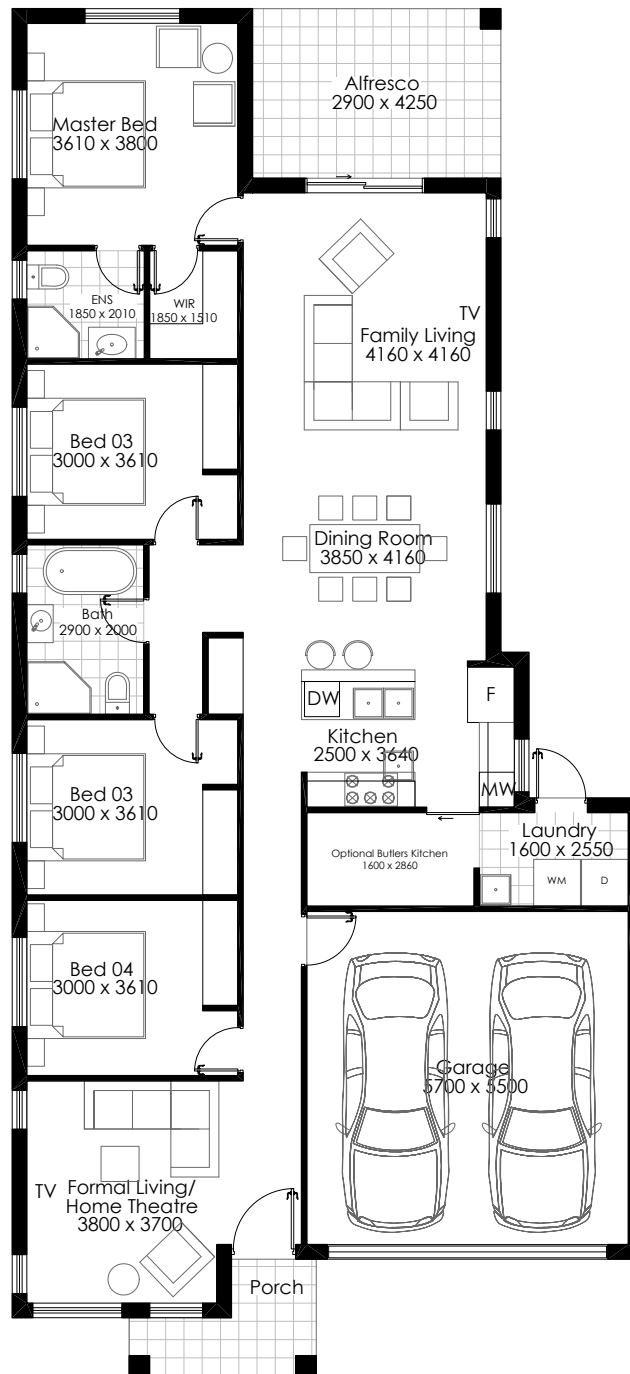

CLOUD 22

4 2 2

HOME SIZE: 22SQ

Total Width
8.52 m

Total Length
22.15 m

Total Area
204.56 Sqm